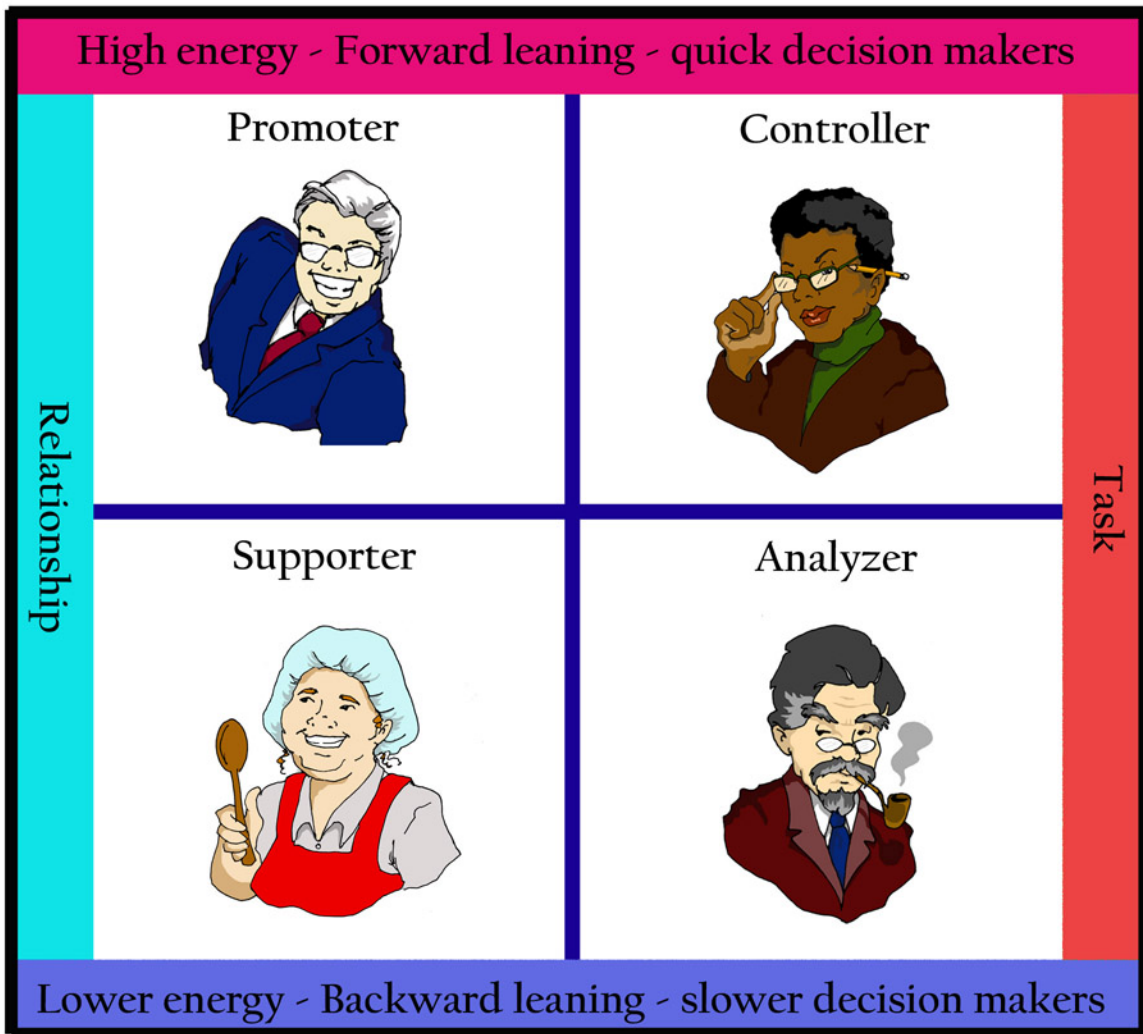

Four Illustrated Personality Types

The cartoons below represent the various images and are by no means the only representation. Images are for reference and discussion only.

Confusion regarding personality types enters when a MASK is being worn.

Masks are identified for each personality type by a diagonal line on the chart above. It is usually a result of a person trying to be something they are not (their opposite) because of a strong influence from an opposite personality in authority. The mask is worn as the individual adapts in order to 'survive' judgments and criticisms.

Additional terms you may hear regarding these particular four personalities are:

- Sanguine = **Promoter**, Otter, Influencer (i)
- Choleric = **Controller**, Lion, Director (d)
- Phlegmatic = **Supporter**, Golden Retriever, Steadiness (s)
- Melancholy = **Analyzer**, Beaver, Conscientiousness (c)